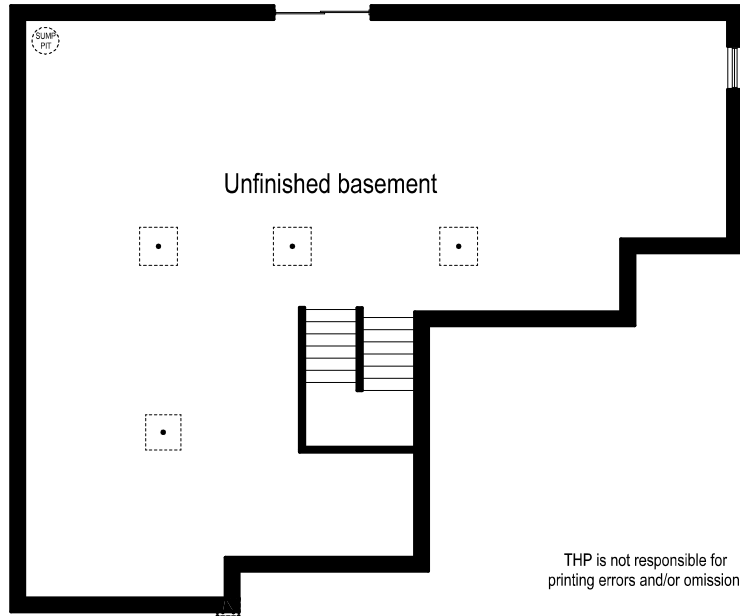

The Reserves at High Meadow  
 Homesite 08 (walk-out)  
 Cambridge Farmhouse with 14' x 12' deck

THP is not responsible for printing errors and/or omissions