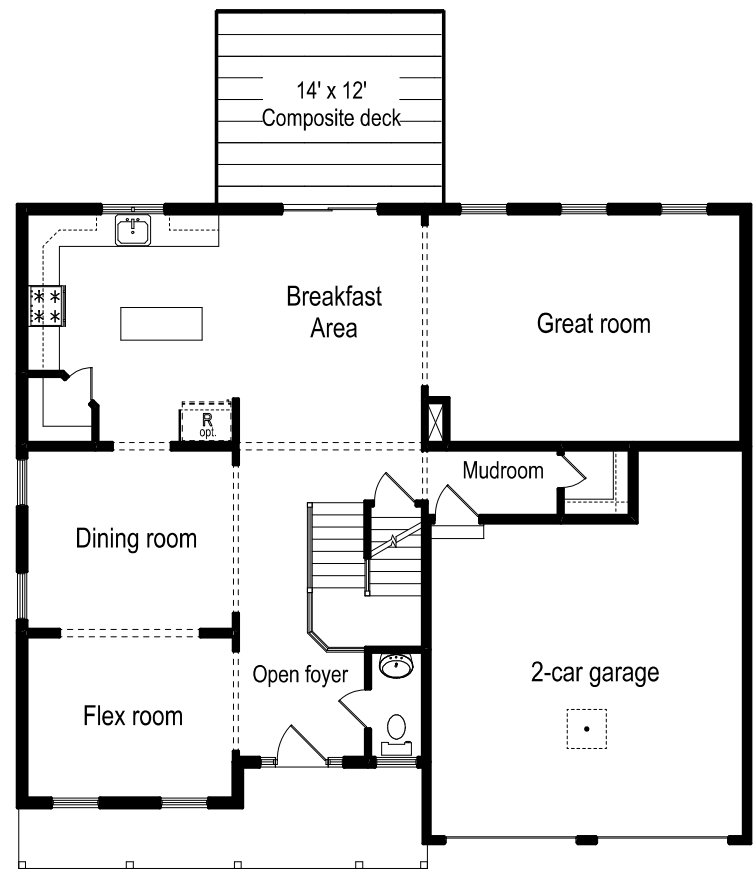

The Reserves at High Meadow  
 Homesite 08 (walk-out)  
 Cambridge Farmhouse with 14' x 12' deck

THP is not responsible for printing errors and/or omissions