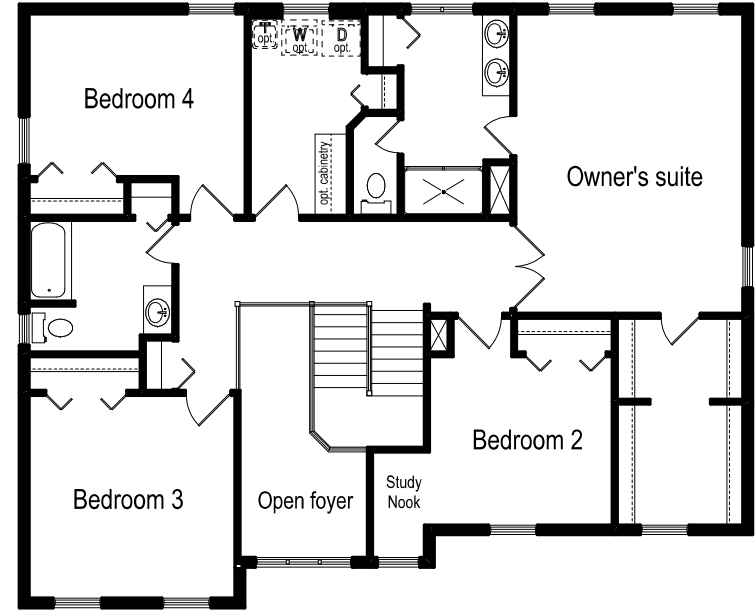

The Reserves at High Meadow  
 Homesite 08 (walk-out)  
 Cambridge Farmhouse with 14' x 12' deck

THP is not responsible for printing errors and/or omissions