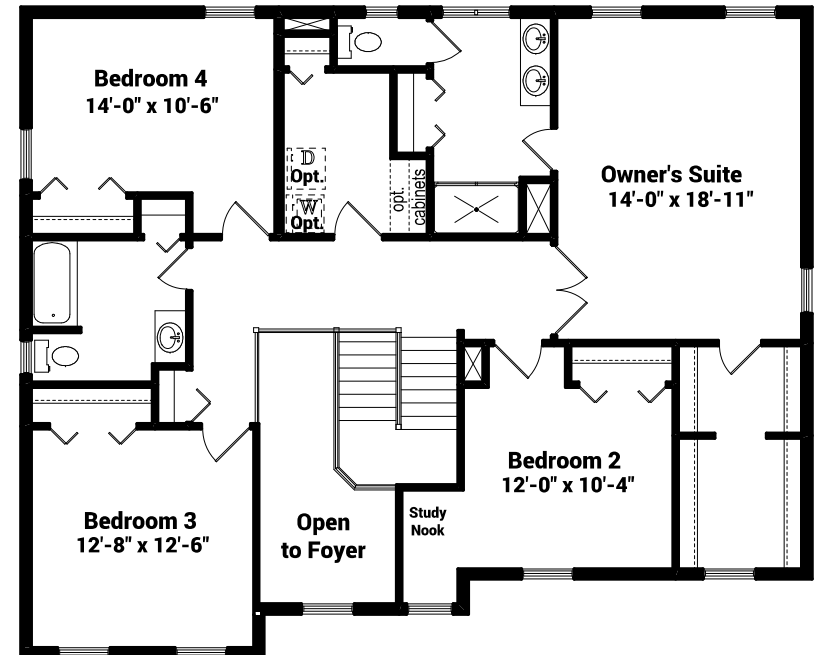

The Reserves at Northgate 136 Cambridge Colonial

First Floor

Second Floor

Standard:

- NEW PLAN!
- Granite on kitchen countertops
- Hardwood in kitchen, breakfast area, foyer, and powder room
- Gas fireplace and much more!

Additional options:

- 9' basement walls
- 6' x 4' concrete patio
- rangehood vented outside