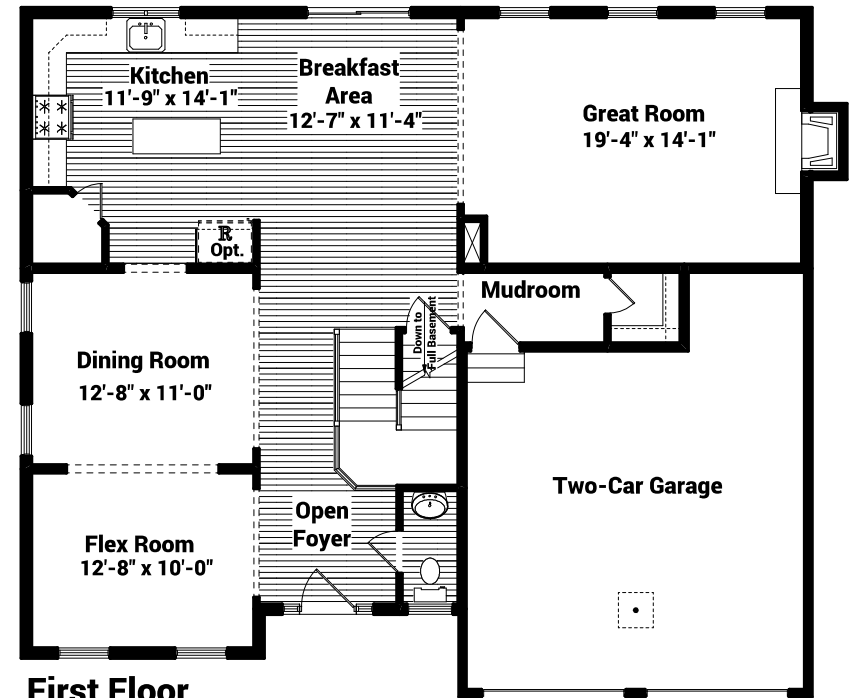

The Reserves at Northgate 136 Cambridge Colonial

First Floor

Second Floor

Standard:

- NEW PLAN!
- Granite on kitchen countertops
- Hardwood in kitchen, breakfast area, foyer, and powder room
- Gas fireplace and much more!

Additional options:

- 9' basement walls
- 6' x 4' concrete patio
- rangehood vented outside