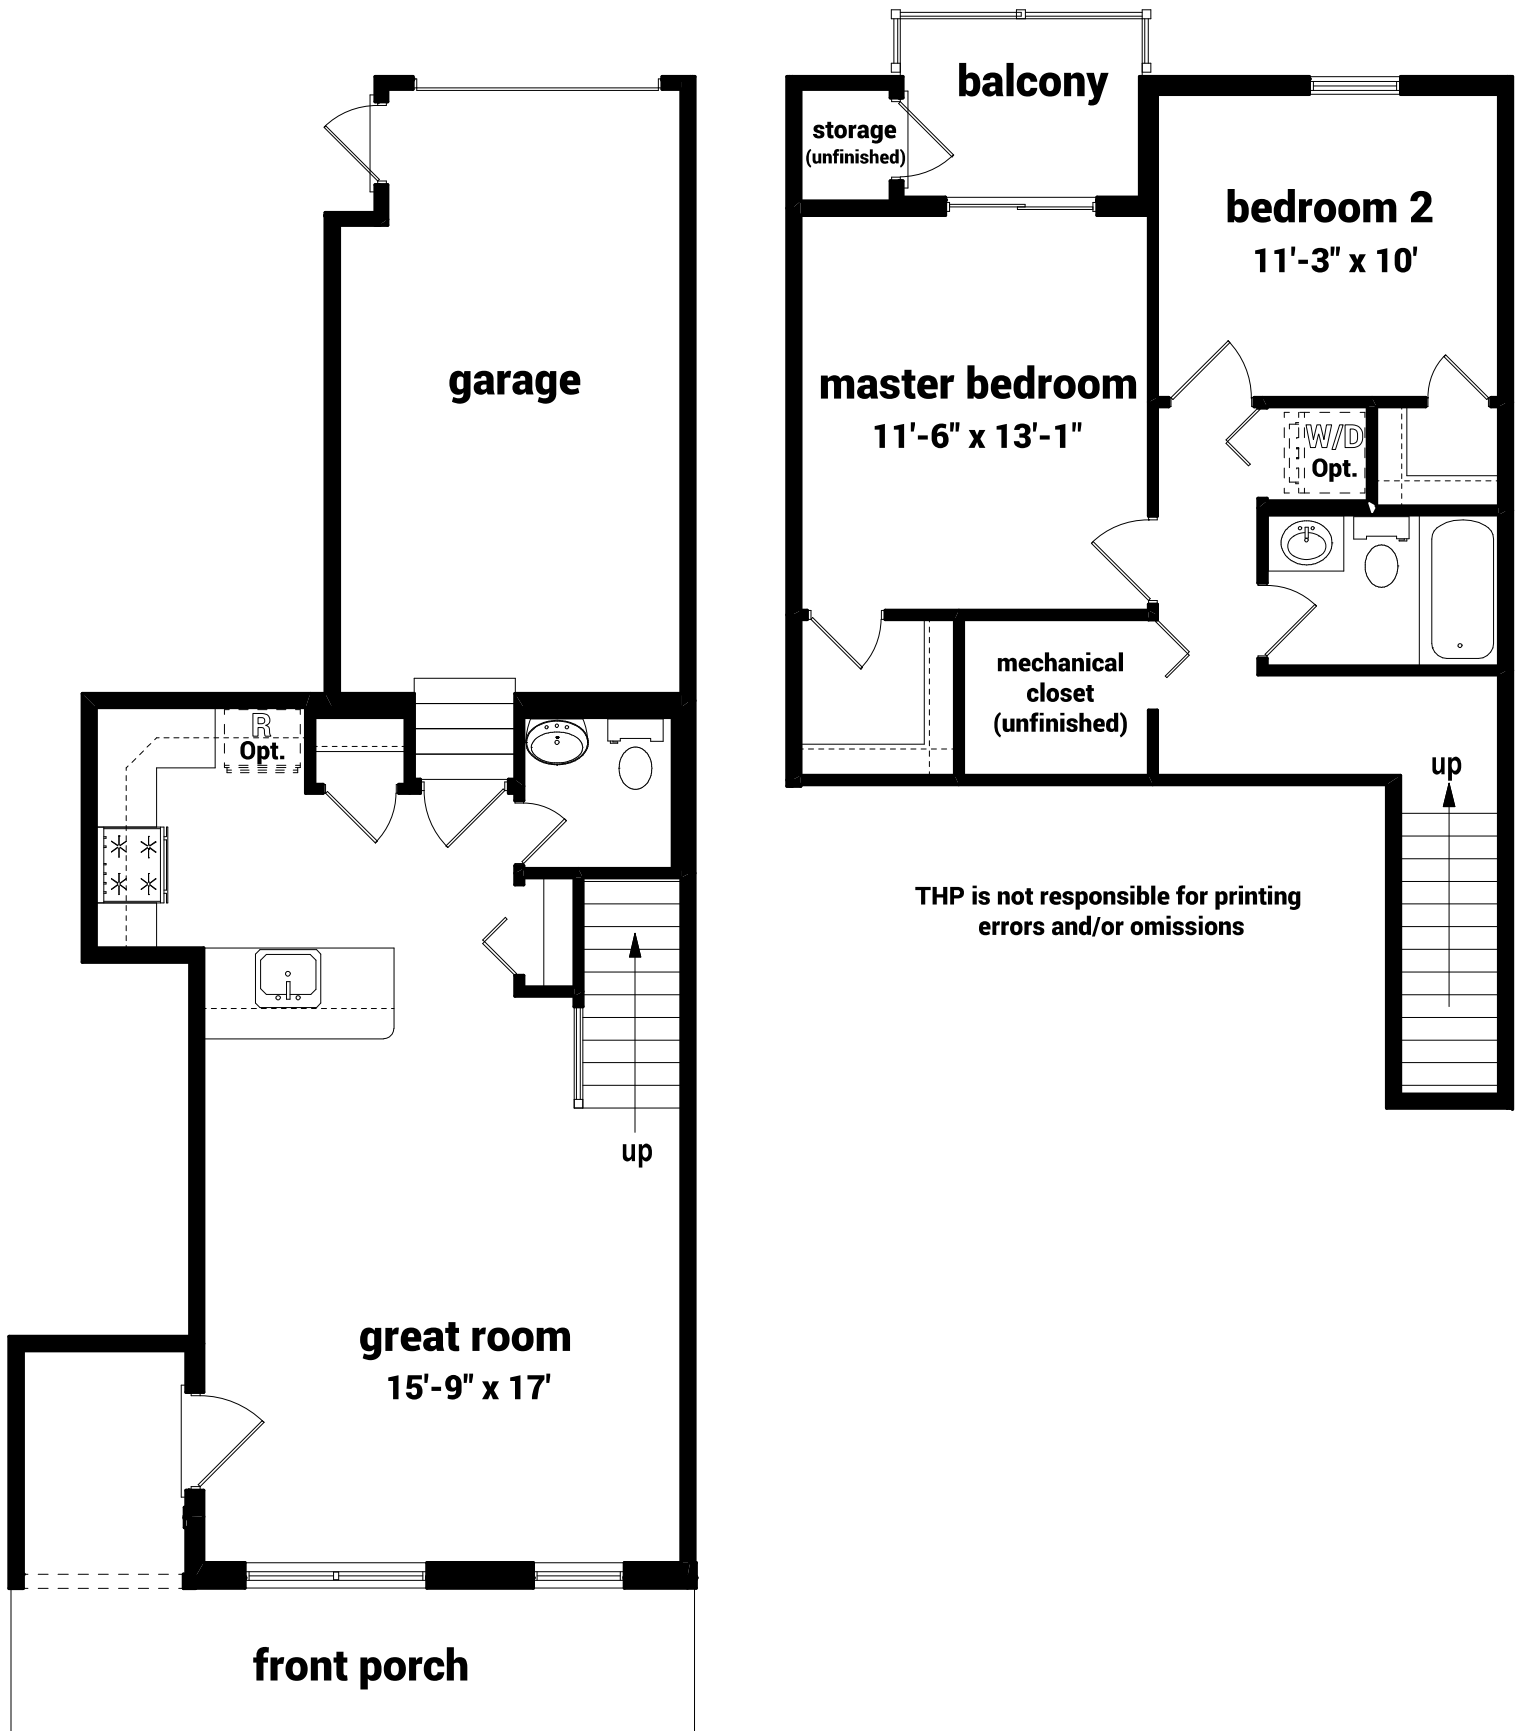

The Village at Northgate Lot 21E

The Dawson Traditional - 1,084 sqft

THP is not responsible for printing errors and/or omissions