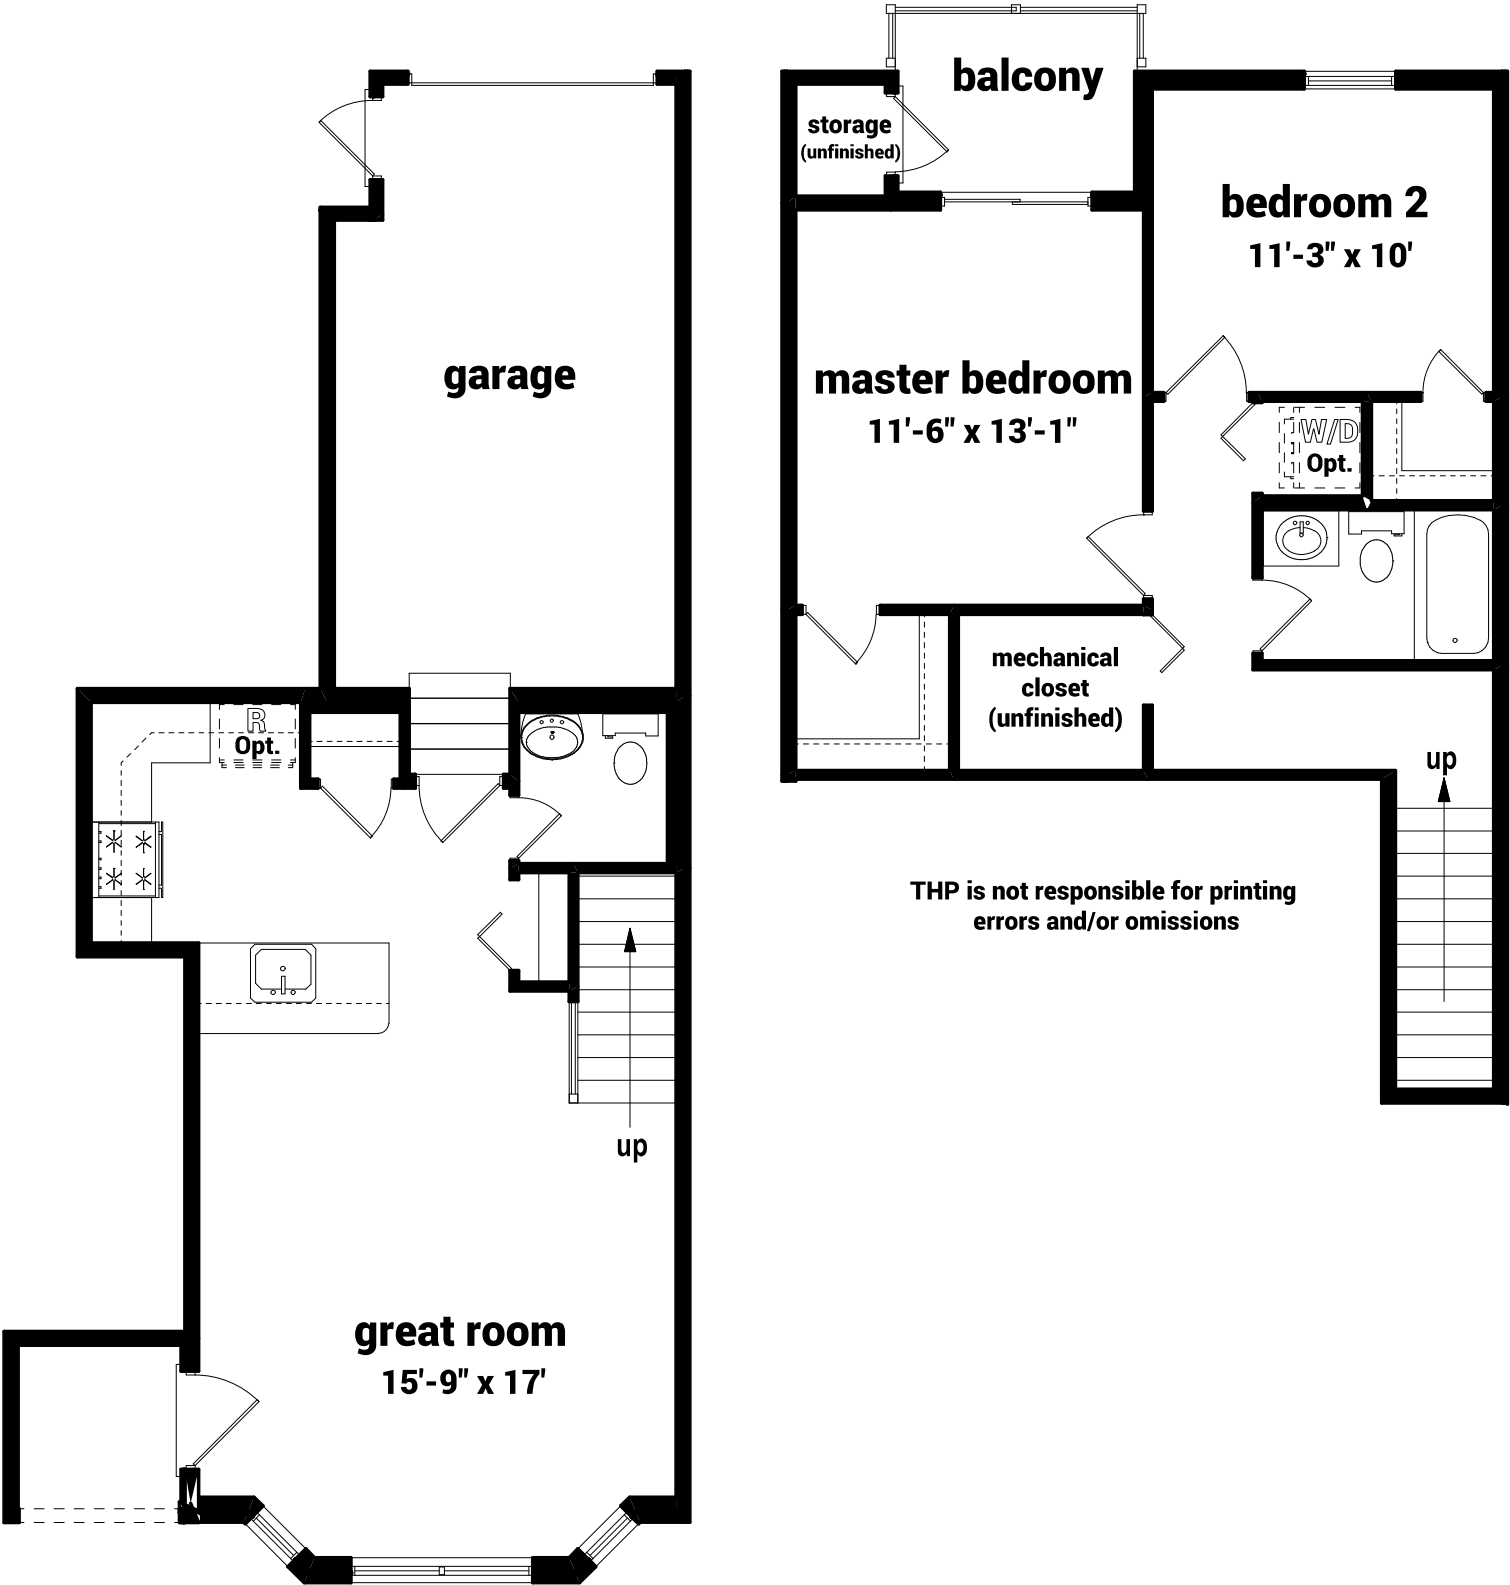

The Village at Northgate Lot 21C

The Dawson Colonial - 1,073 sqft

THP is not responsible for printing errors and/or omissions