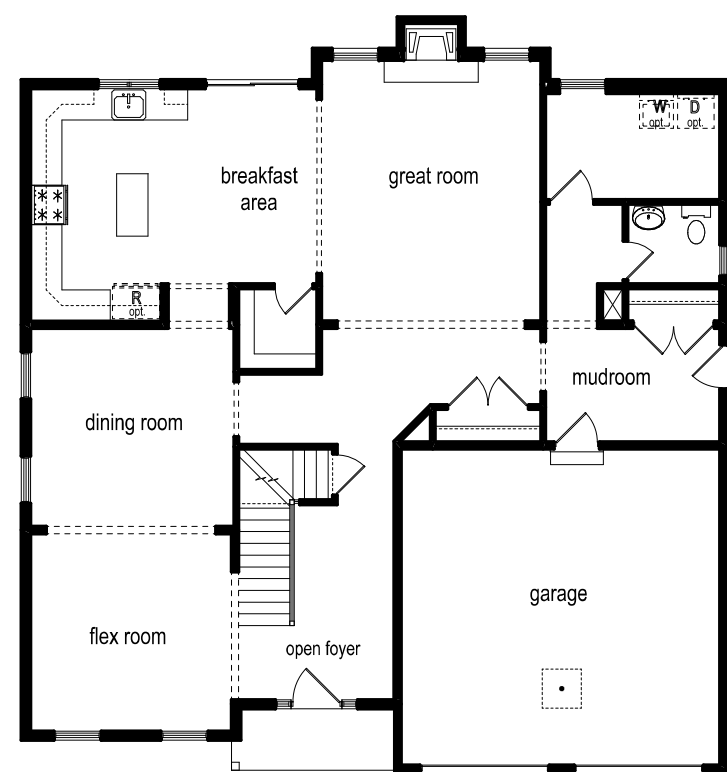

Lincoln Woods 68 Rowley Colonial

THP is not responsible for printing errors and/or omissions

Standard:

- NEW LAYOUT!
- Granite on kitchen countertops
- Hardwood in kitchen, breakfast area, foyer, mudroom and powder room
- Gas fireplace and much more!

Additional options:

- 9' basement walls
- Door in the mudroom
- 1' bench in master shower
- Double vanity in the hall bathroom
- 4 1/2 open stairs
- Over the countertop appliance to be vented outside