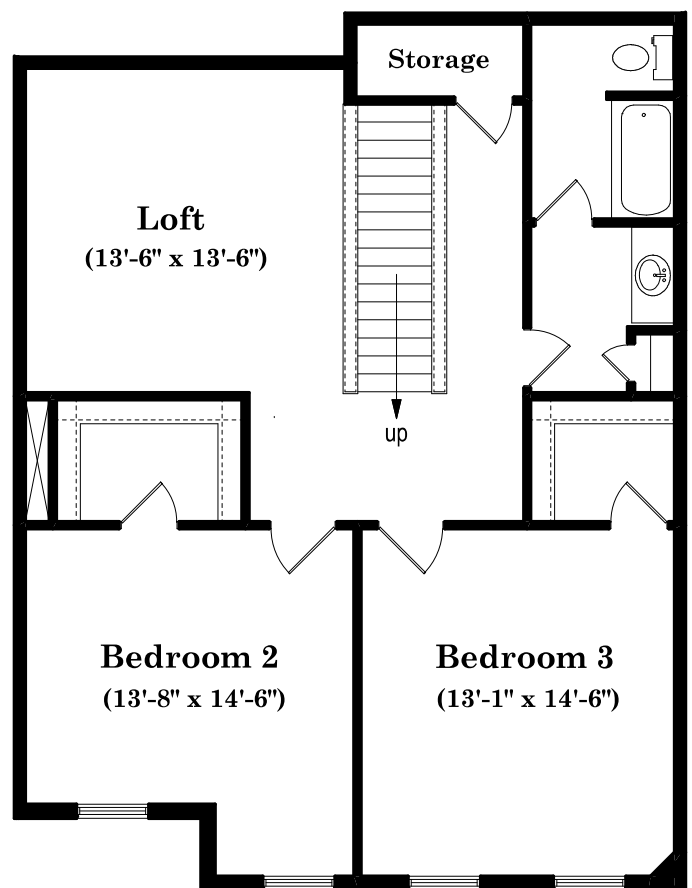

# Wyndham Court Lot C10 - The Augusta (2,140 sqft)

- Kitchen granite countertops
  - Hardwood floorings in foyer, kitchen, dining area
  - 14' x 12' composite deck
  - Gas fireplace
- And much more!

THP is not responsible for printing errors and/or omissions