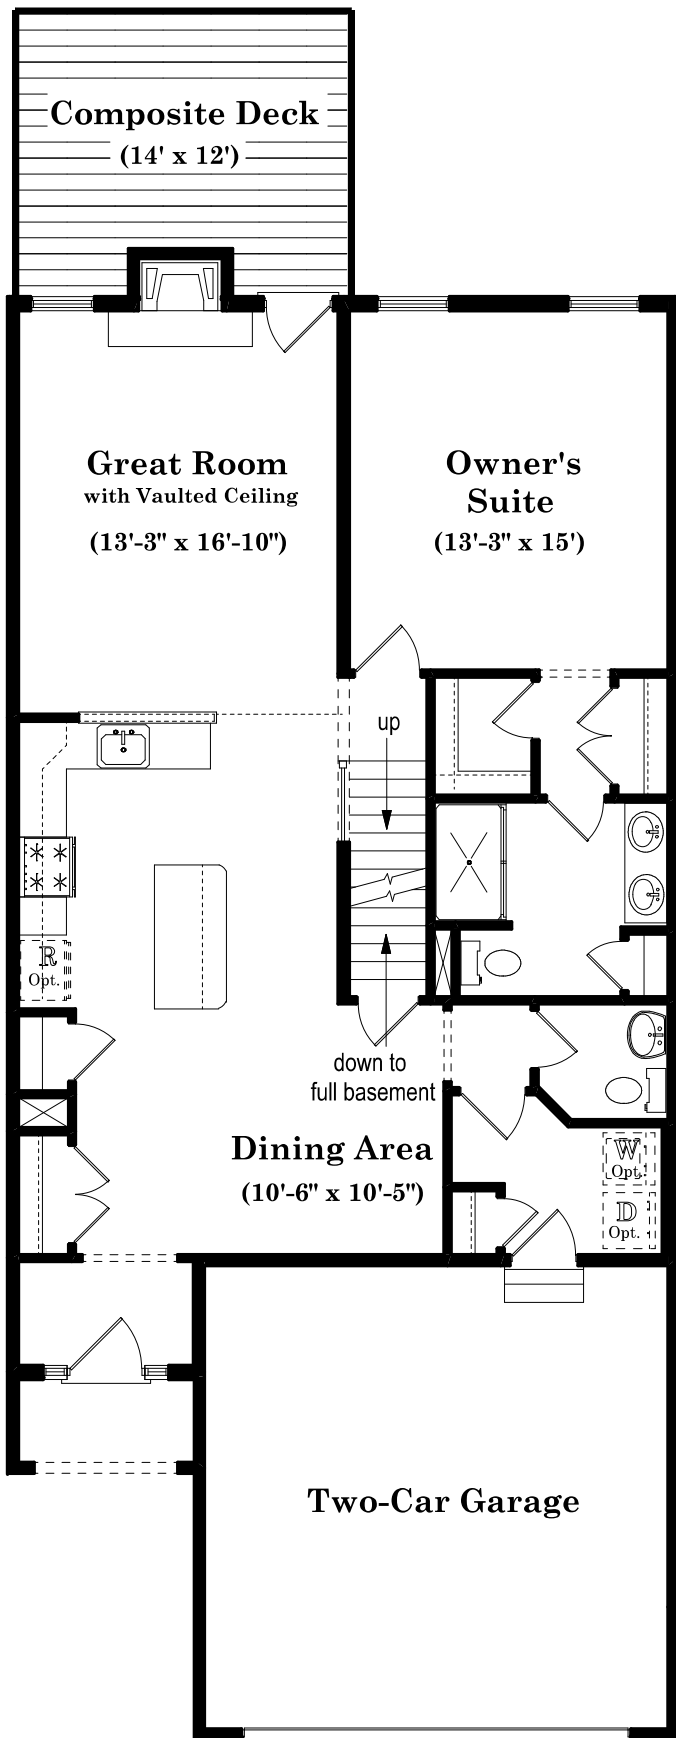

# Wyndham Court Lot C10 - The Augusta (2,140 sqft)

- Kitchen granite countertops
  - Hardwood floorings in foyer, kitchen, dining area
  - 14' x 12' composite deck
  - Gas fireplace
- And much more!

THP is not responsible for printing errors and/or omissions