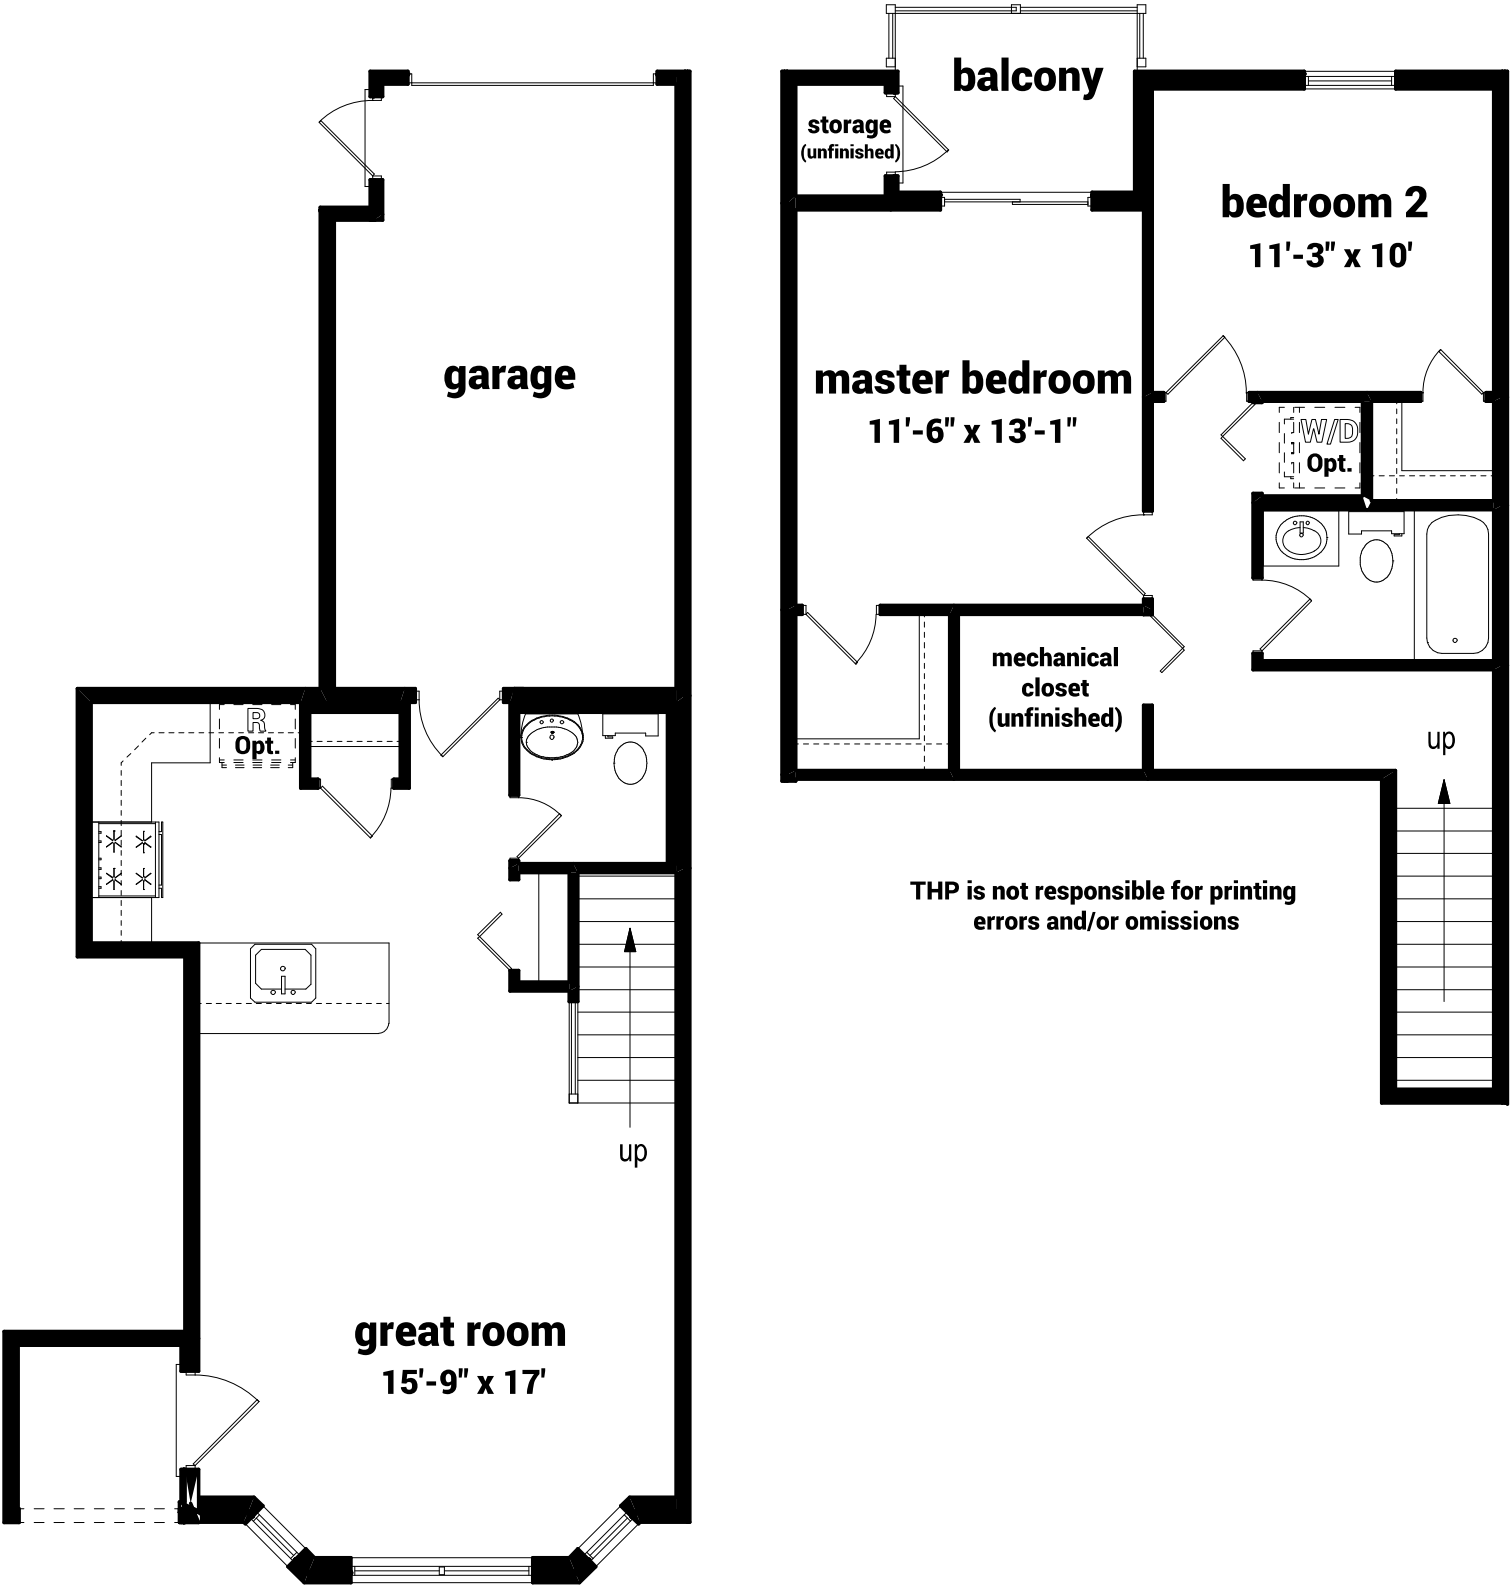

# The Village at Northgate Lot 26E

## The Dawson Colonial - 1,073 sqft

THP is not responsible for printing errors and/or omissions