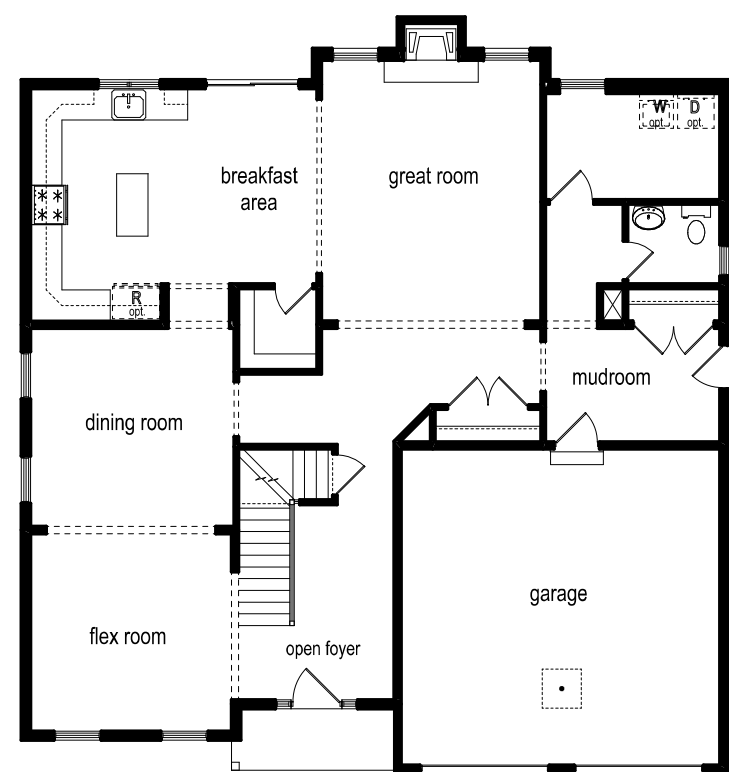

Lincoln Woods 66 Rowley Colonial

THP is not responsible for printing errors and/or omissions

Standard:

- NEW LAYOUT!
- Granite on kitchen countertops
- Hardwood in kitchen, breakfast area, foyer, mudroom and powder room
- Gas fireplace and much more!

Additional options:

- 9' basement walls
- Exterior door in the mudroom
- 1' bench in master shower
- Double vanity in the hall bathroom
- 4 1/2 open stairs
- Over the countertop appliance to be vented outside