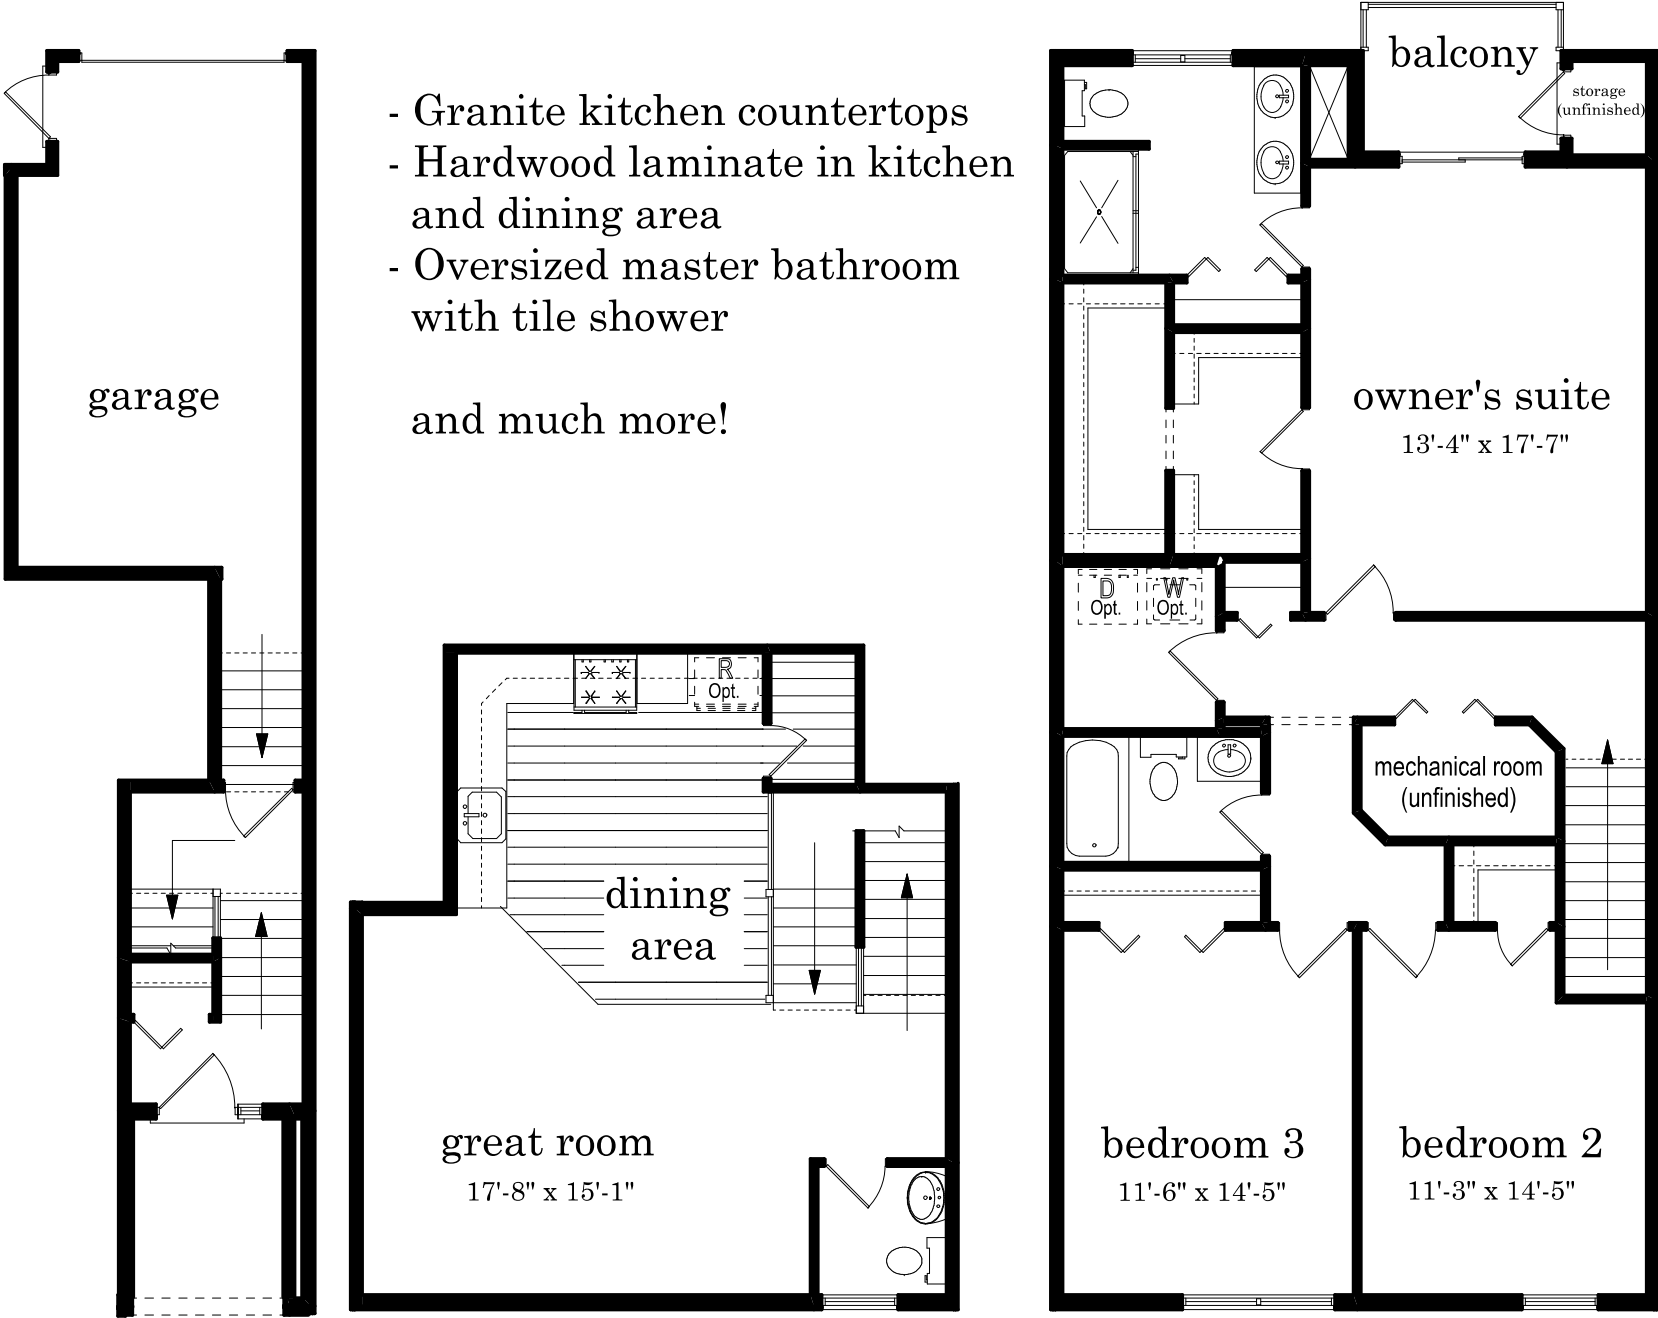

## The Savannah Traditional - 1,841 sqft

- Granite kitchen countertops
  - Hardwood laminate in kitchen and dining area
  - Oversized master bathroom with tile shower
- and much more!