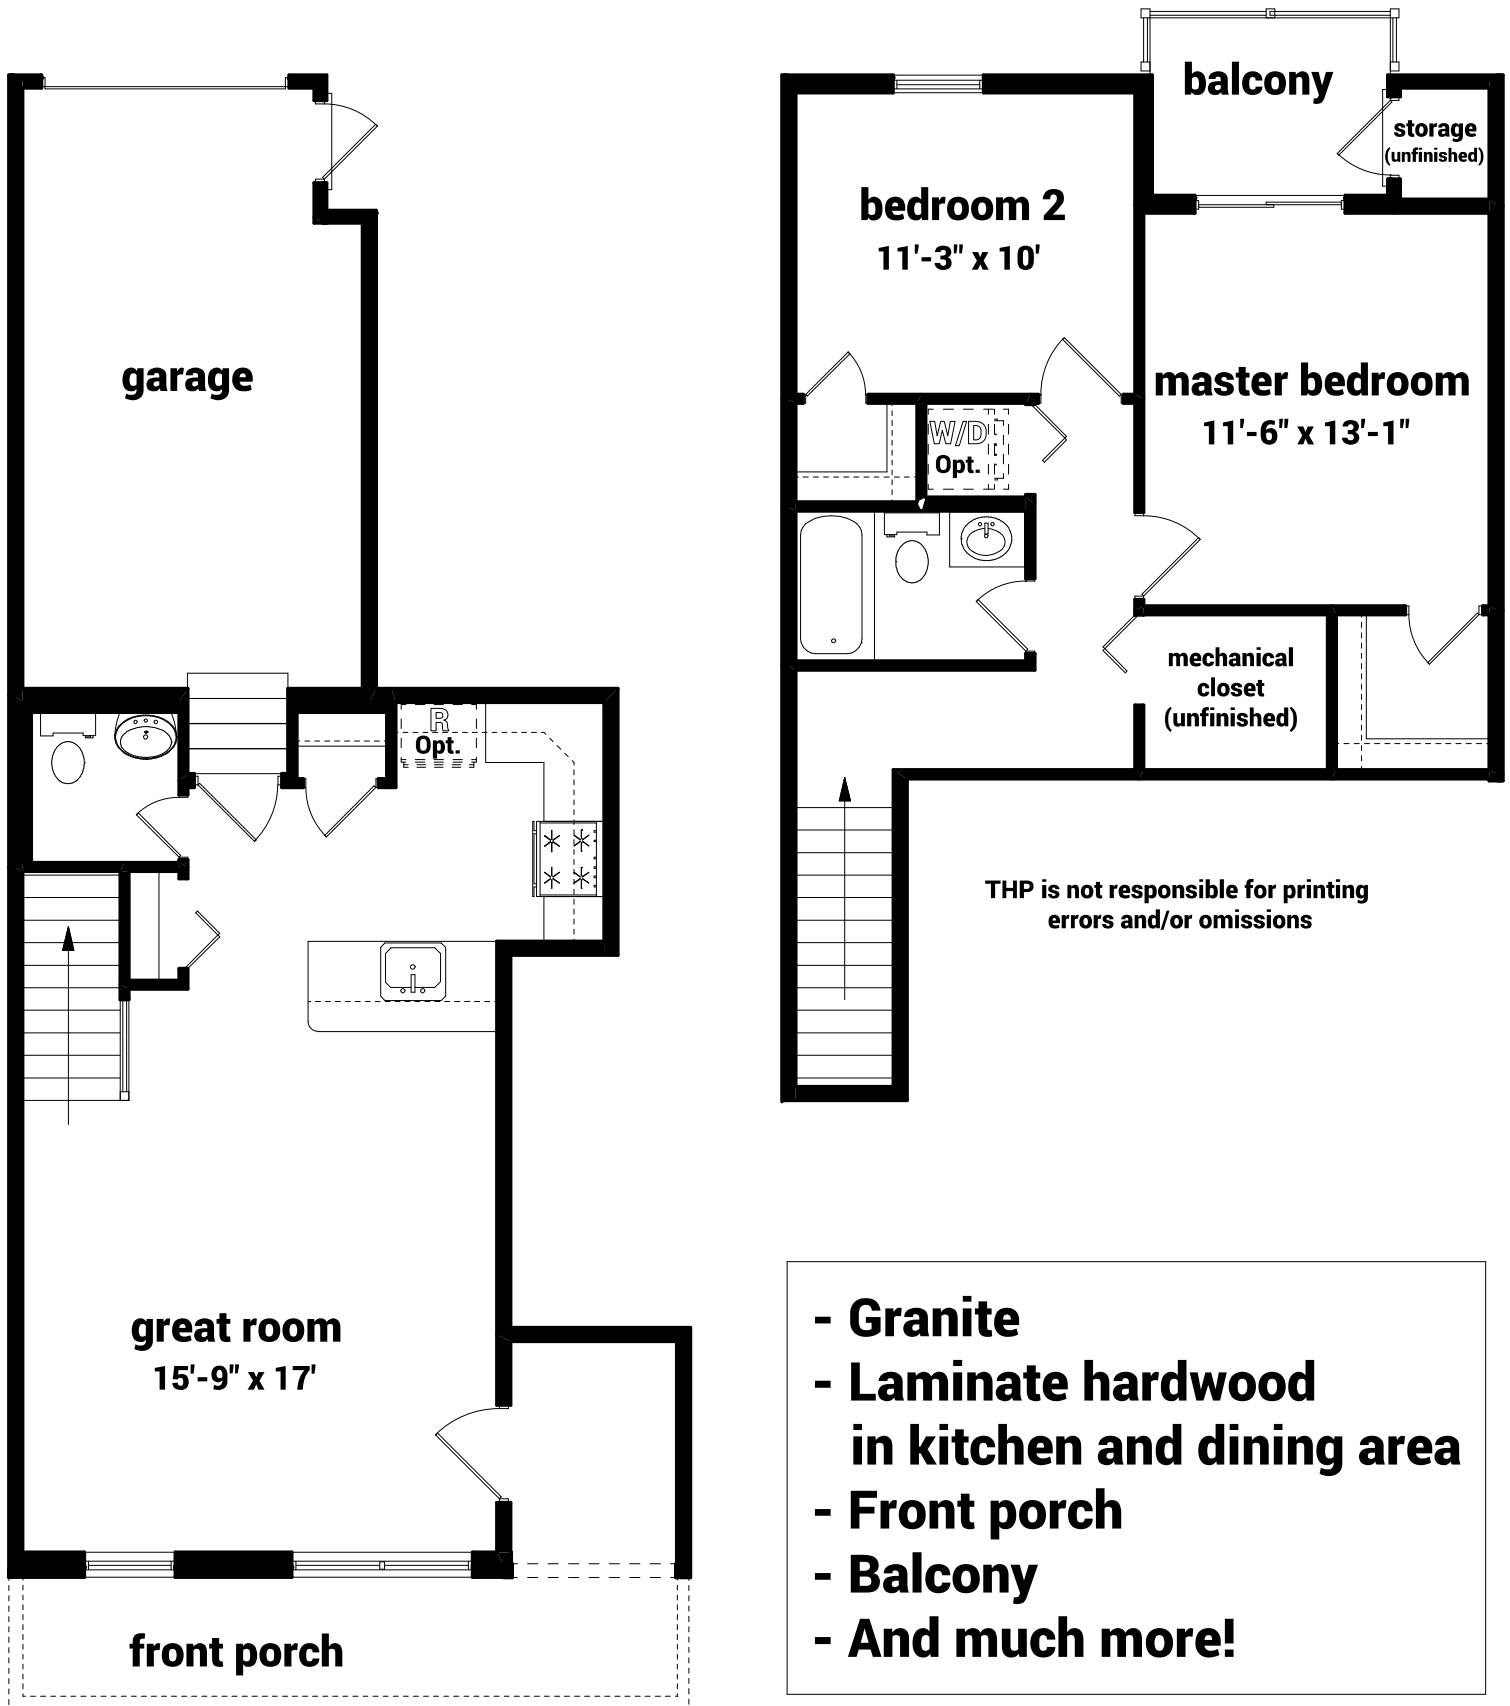

The Village at Northgate Lot 22C

The Dawson Traditional - 1,084 sqft

- Granite
- Laminate hardwood in kitchen and dining area
- Front porch
- Balcony
- And much more!