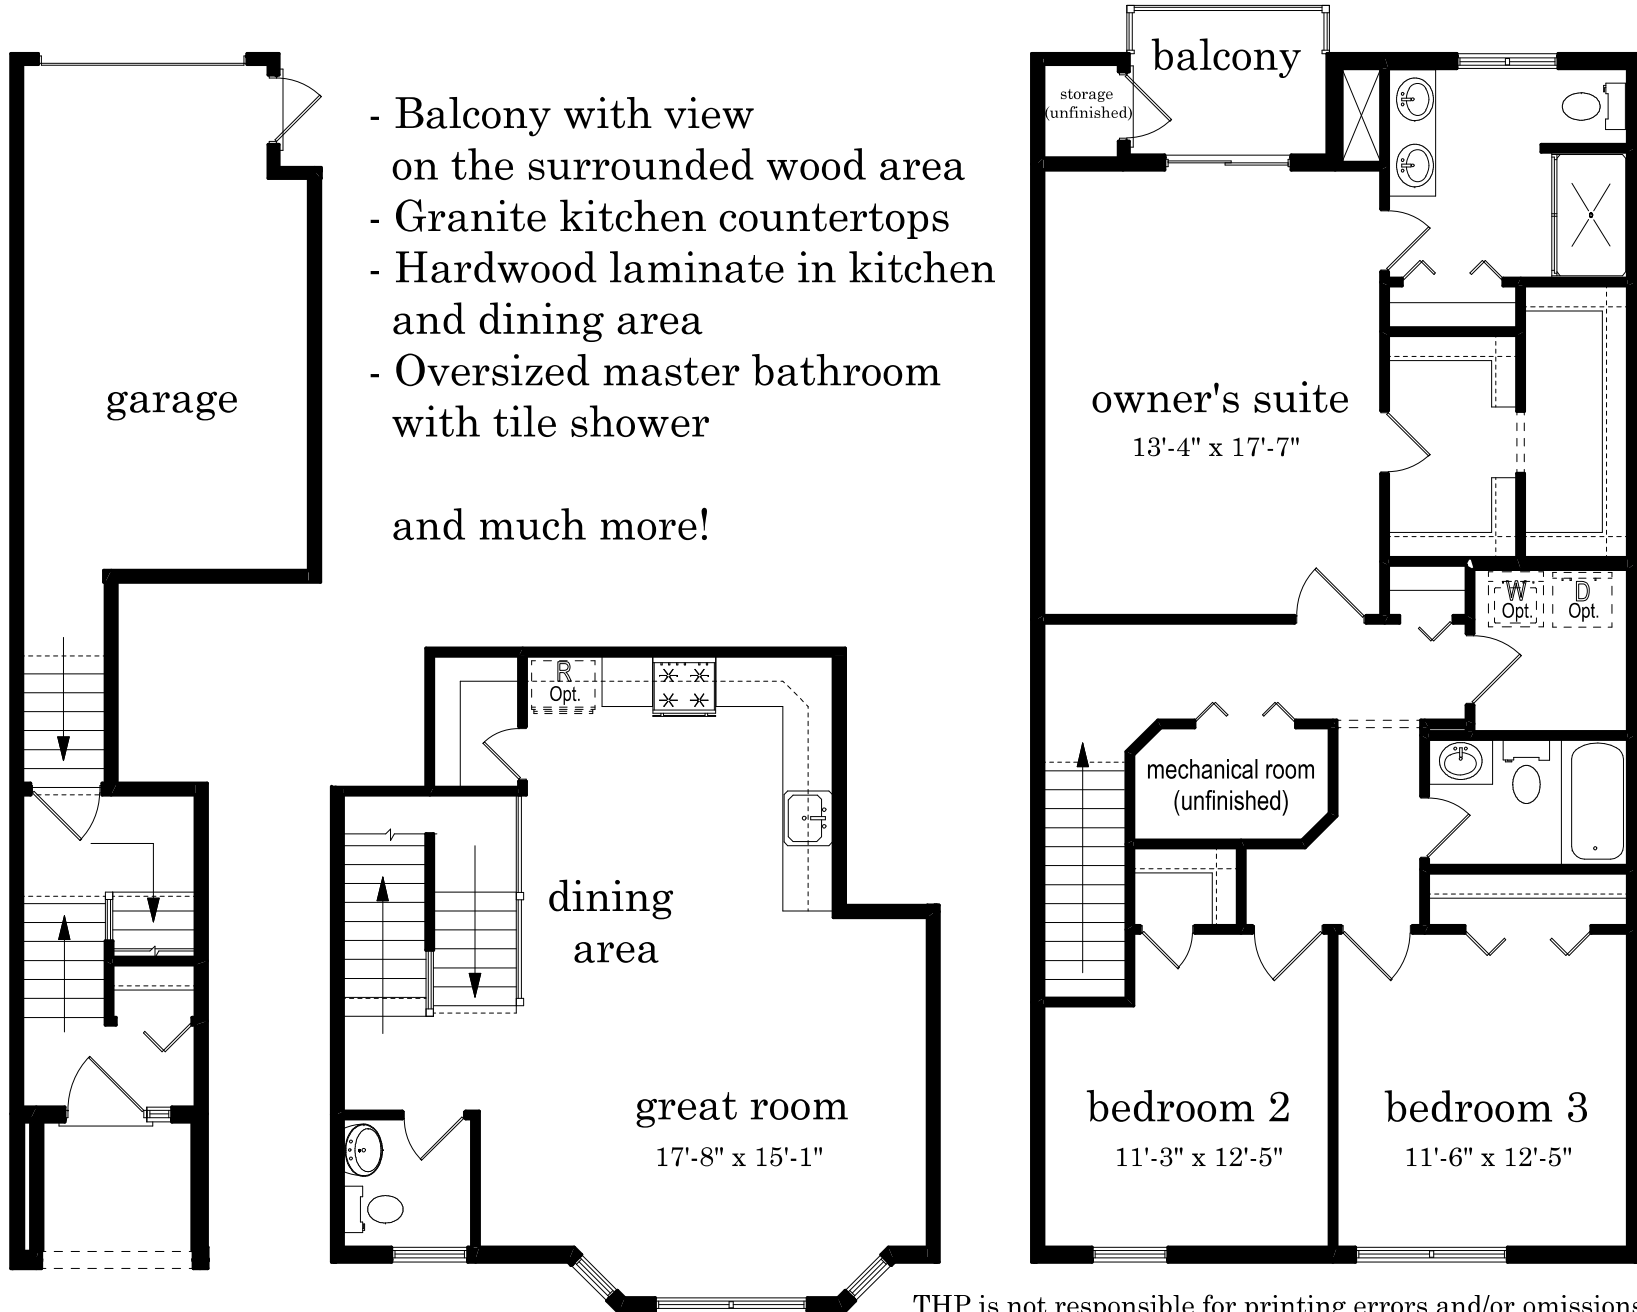

The Village at Northgate - Lot 26F

The Savannah Colonial - 1,766 sqft

- Balcony with view on the surrounded wood area
 - Granite kitchen countertops
 - Hardwood laminate in kitchen and dining area
 - Oversized master bathroom with tile shower
- and much more!