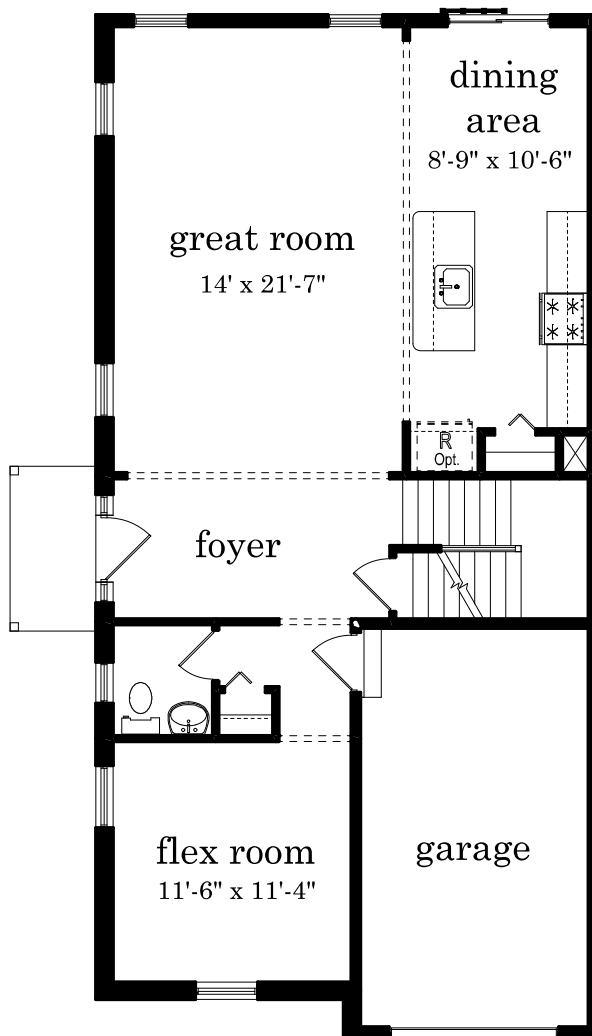

Cliffside Manor Lot 54

The Clifton I - 2,088 sqft

THP is not responsible for printing errors and/or omissions