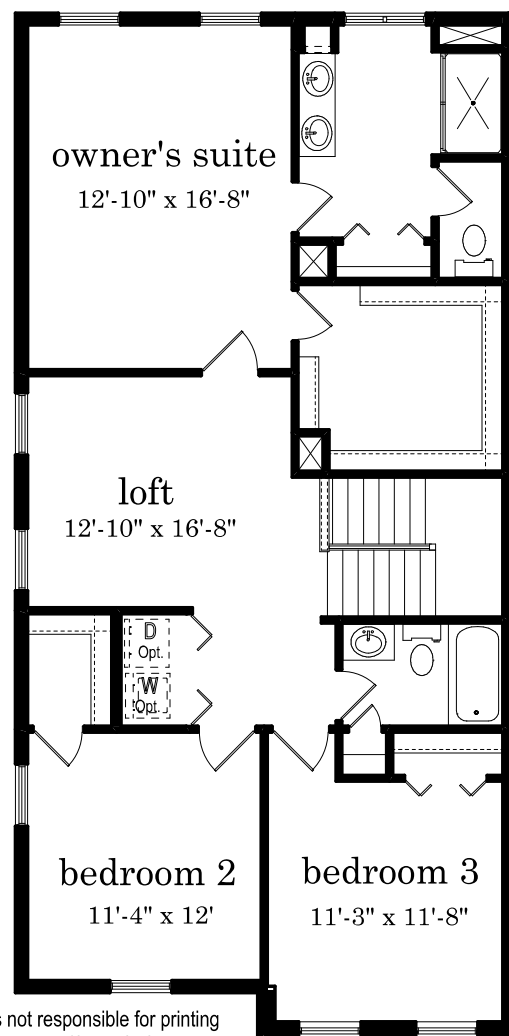

Cliffside Manor Lot 54

The Clifton I - 2,088 sqft

THP is not responsible for printing errors and/or omissions